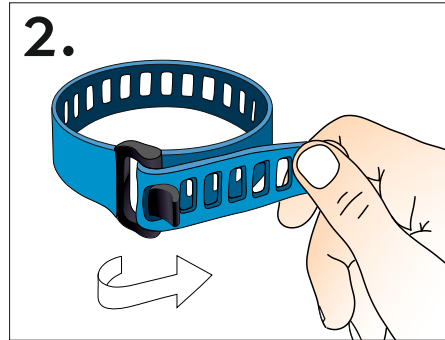

## UNIQUE FEATURES

- ✓ secure hold up to 1000N
- ✓ with EASYLOCK feature
- ✓ highly elastic band
- ✓ ultra slim design
- 
- ✓ extremely durable
- ✓ made of TPU
- ✓ reusable
- ✓ very good UV resistance
- ✓ does not scratch surfaces
- ✓ compact and extendable
- 
- ✓ elongation at break 400%
- ✓ flexible from -20°C up to +75°C

## A BAND OF COUNTLESS POSSIBILITIES

You can always rely on **SoftTIE STRAPS**. The dimensionally stable fastener in combination with the highly elastic band are the perfect combination for a secure and stable attachment. The new EASYLOCK fastener is particularly convincing in that it can be closed and reopened with one hand, making handling particularly easy for the user.

## MODERN COLORS

**SoftTIE STRAPS** are available in six different colors. In addition to the modern signal colors blue, red and yellow, we also offer near-natural camouflage colors such as olive green and coyote. Black should not be missing for the technical area.

## THE NEW EASYLOCK-CLOSURE

SoftTIE STRAPS with EASYLOCK - closure are particularly easy to close and open.

Wrap around the objects and thread the ribbon through the closure opening. The locking tab should point towards you. Now pull on the end of the band and stretch it as far as necessary. Now secure the tape to the protruding tab.