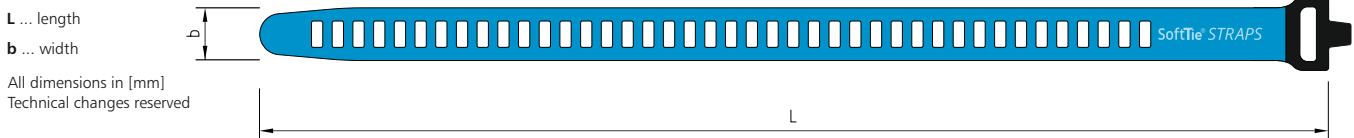

## THE NEW EASYLOCK-CLOSURE

SoftTIE STRAPS with EASYLOCK - closure are particularly easy to close and open.

Wrap around the objects and thread the ribbon through the closure opening. The locking tab should point towards you. Now pull on the end of the band and stretch it as far as necessary. Now secure the tape to the protruding tab.

## THE PRODUCT RANGE

SoftTIE STRAPS are available in a bandwidth of 28mm (XL series).

SoftTIE STRAPS - XL-SERIE				properties			package size			
item	type	b	L	bundle Ø	min. force	weight	x-small	small	medium	large
E2840	28/400	28	400	100 mm	1000 N	35 g	1 pcs.	10 pcs.	50 pcs.	280 pcs.
E2856	28/560	28	560	150 mm	1000 N	47 g	1 pcs.	10 pcs.	50 pcs.	320 pcs.
E2886	28/860	28	860	250 mm	1000 N	69 g	1 pcs.	10 pcs.	50 pcs.	220 pcs.