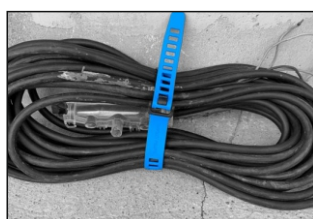

CRAFTSMANSHIP