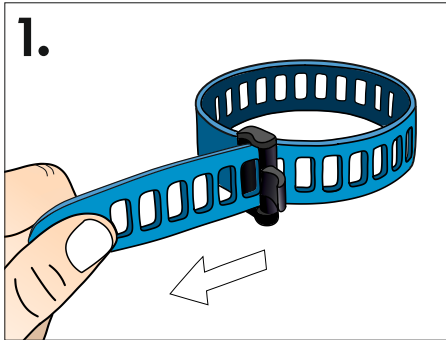

## A BAND OF COUNTLESS POSSIBILITIES

You can always rely on **SoftTIE STRAPS**. The dimensionally stable fastener in combination with the highly elastic band are the perfect combination for a secure and stable attachment. The new EASYLOCK fastener is particularly convincing in that it can be closed and reopened with one hand, making handling particularly easy for the user.

## THE NEW EASYLOCK-CLOSURE

SoftTIE STRAPS with EASYLOCK - closure are particularly easy to close and open.

Wrap around the objects and thread the ribbon through the closure opening. The locking tab should point towards you. Now pull on the end of the band and stretch it as far as necessary. Now secure the tape to the protruding tab.